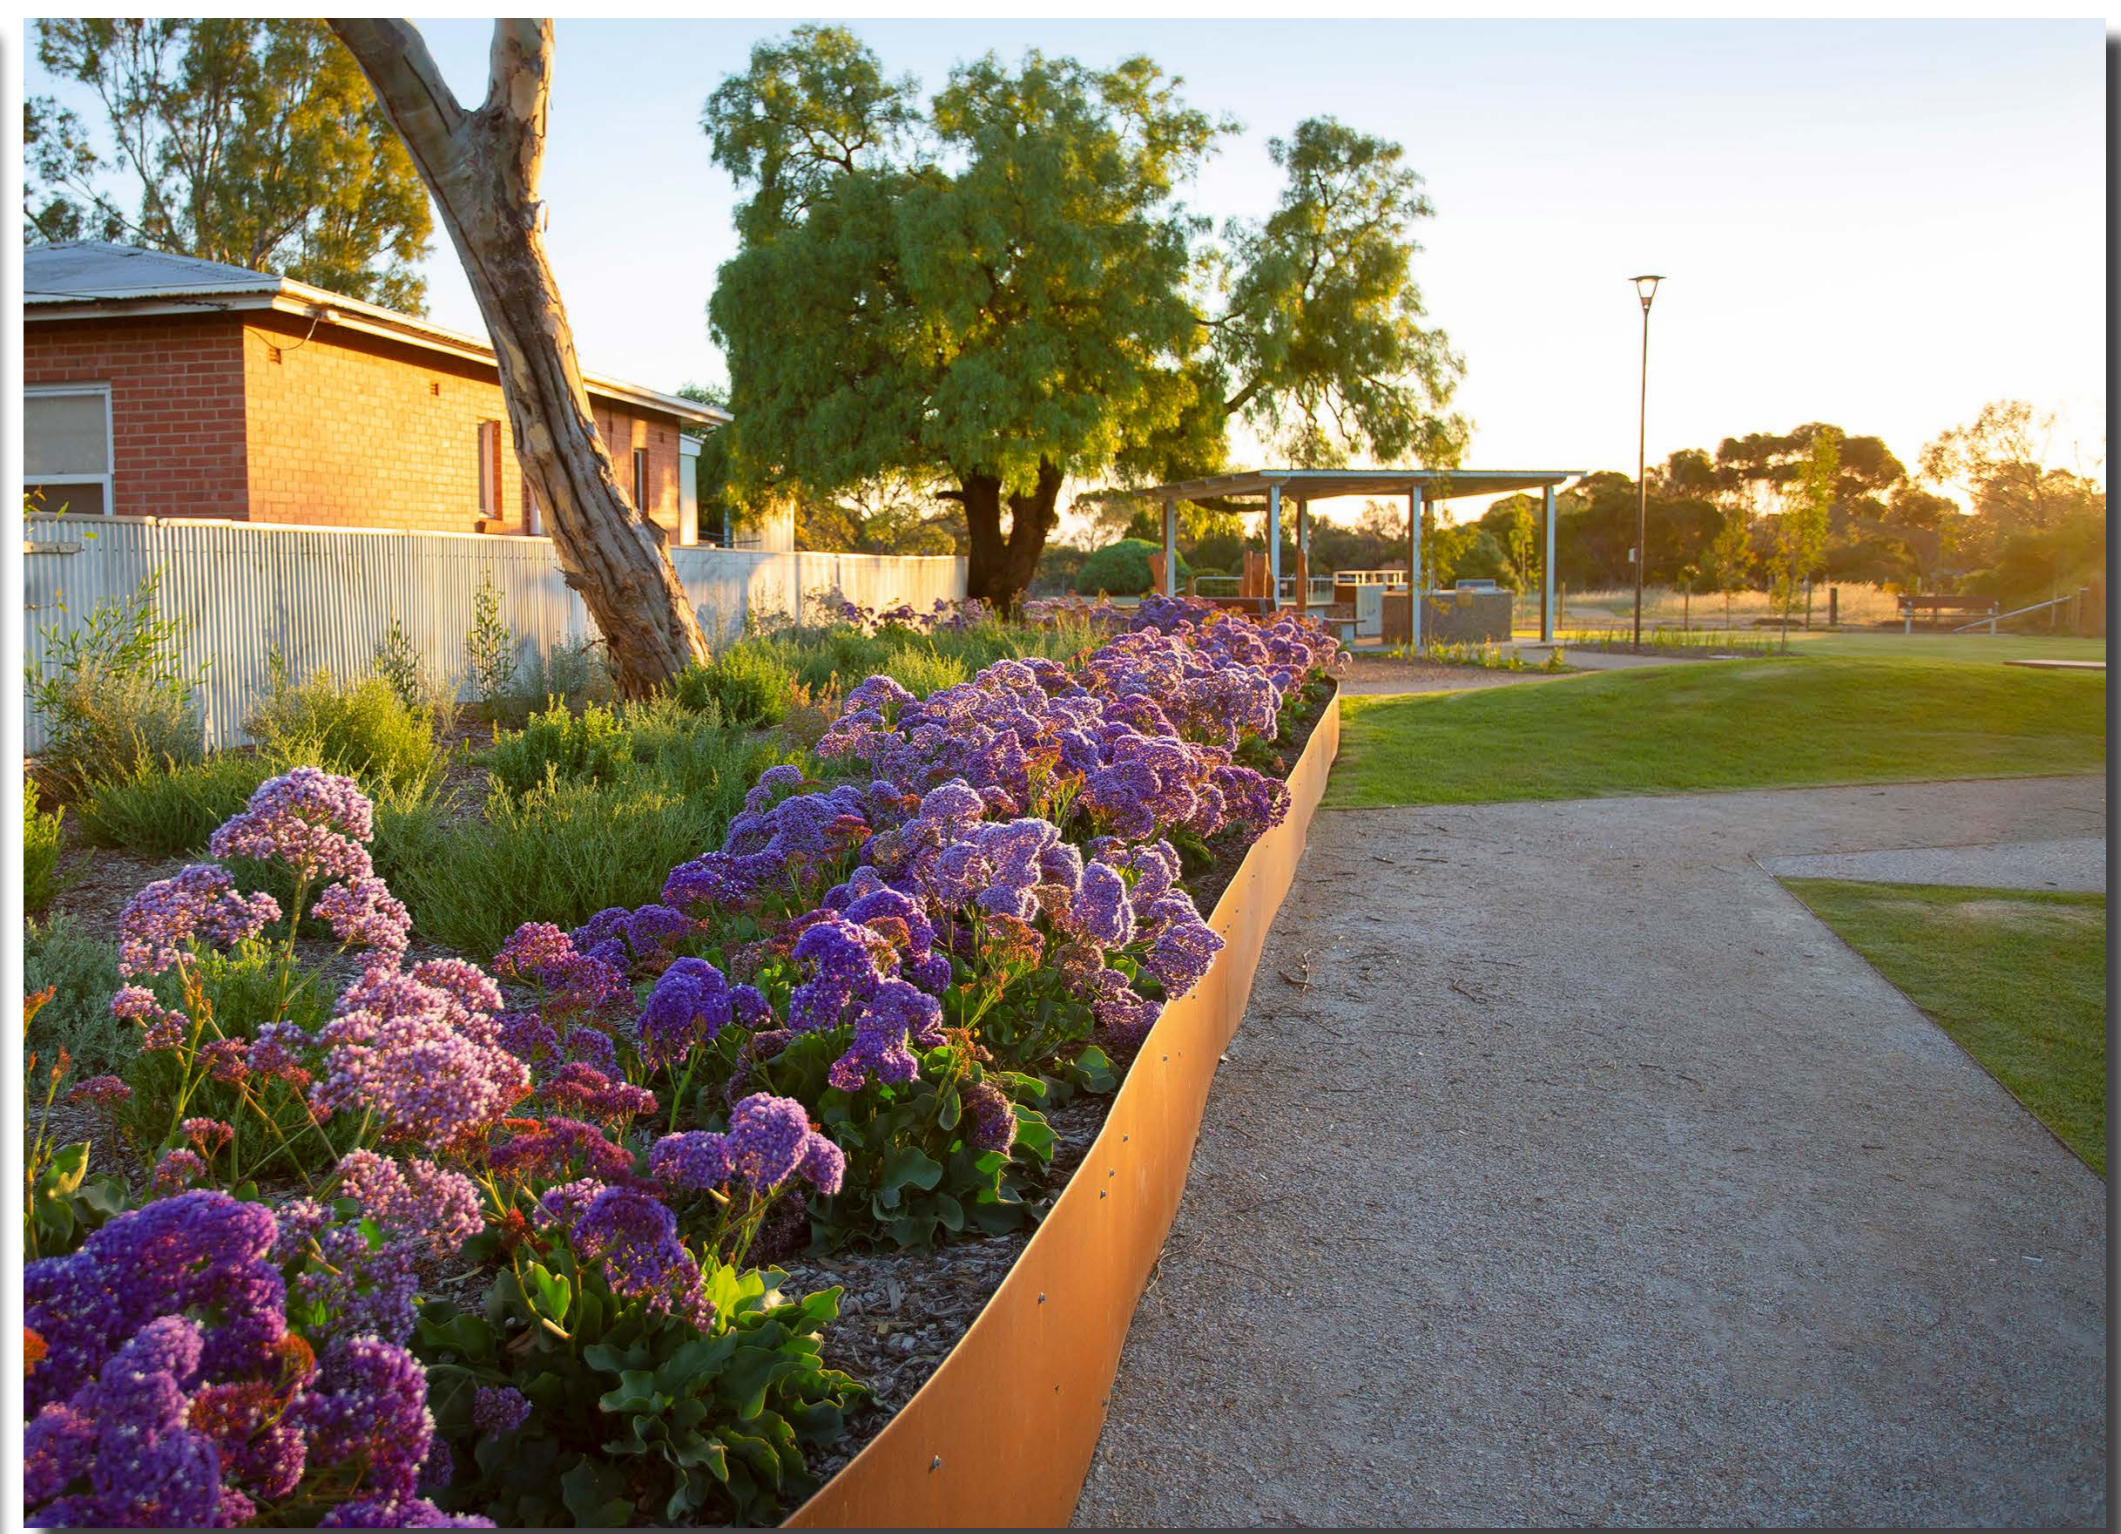

Church Street Precinct Master Plan

Marine Park

A place for gathering

Diverse landscape along park boundary

To view the master plan, provide your feedback or find out more about the project, scan the QR code or visit

<https://www.circularhead.tas.gov.au/our-council/current-projects/church-street-precinct-master-plan>

Planning
Landscape Architecture
Urban Design
Social Planning