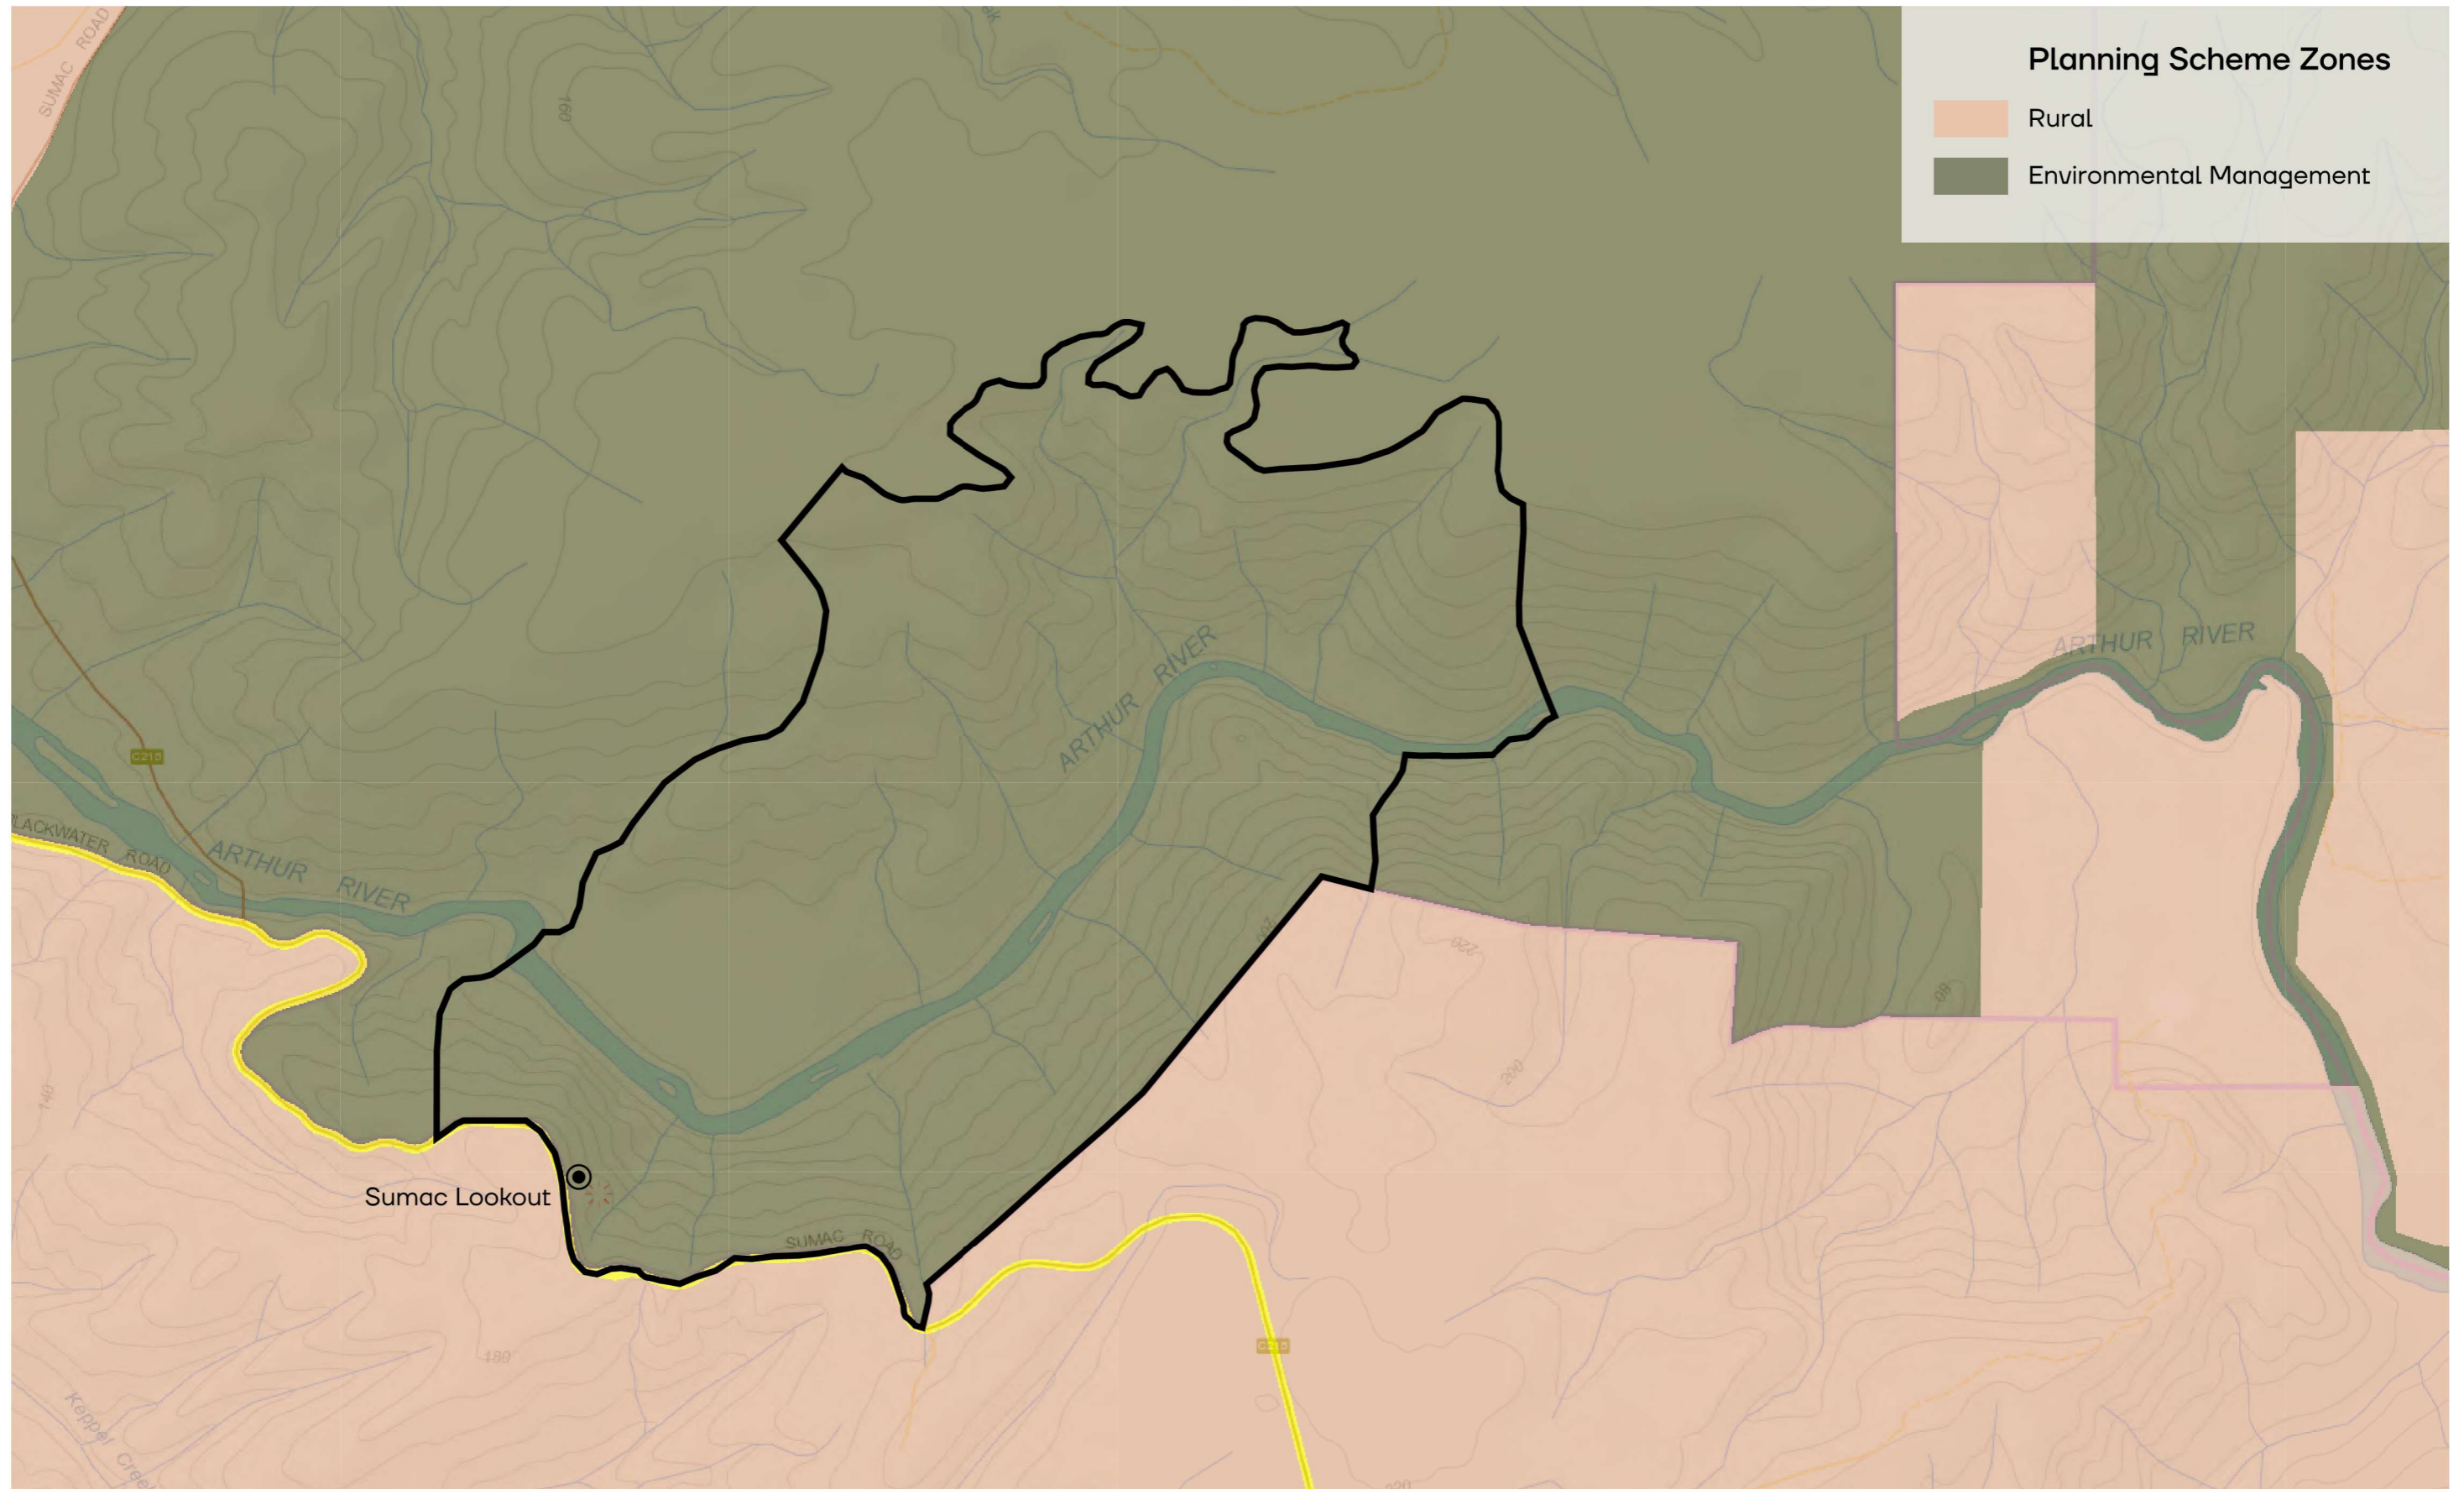

Map 4.5: Boundary of Sumac Lookout Scenic Protection Area

Planning Scheme Zones

- Rural
- Environmental Management