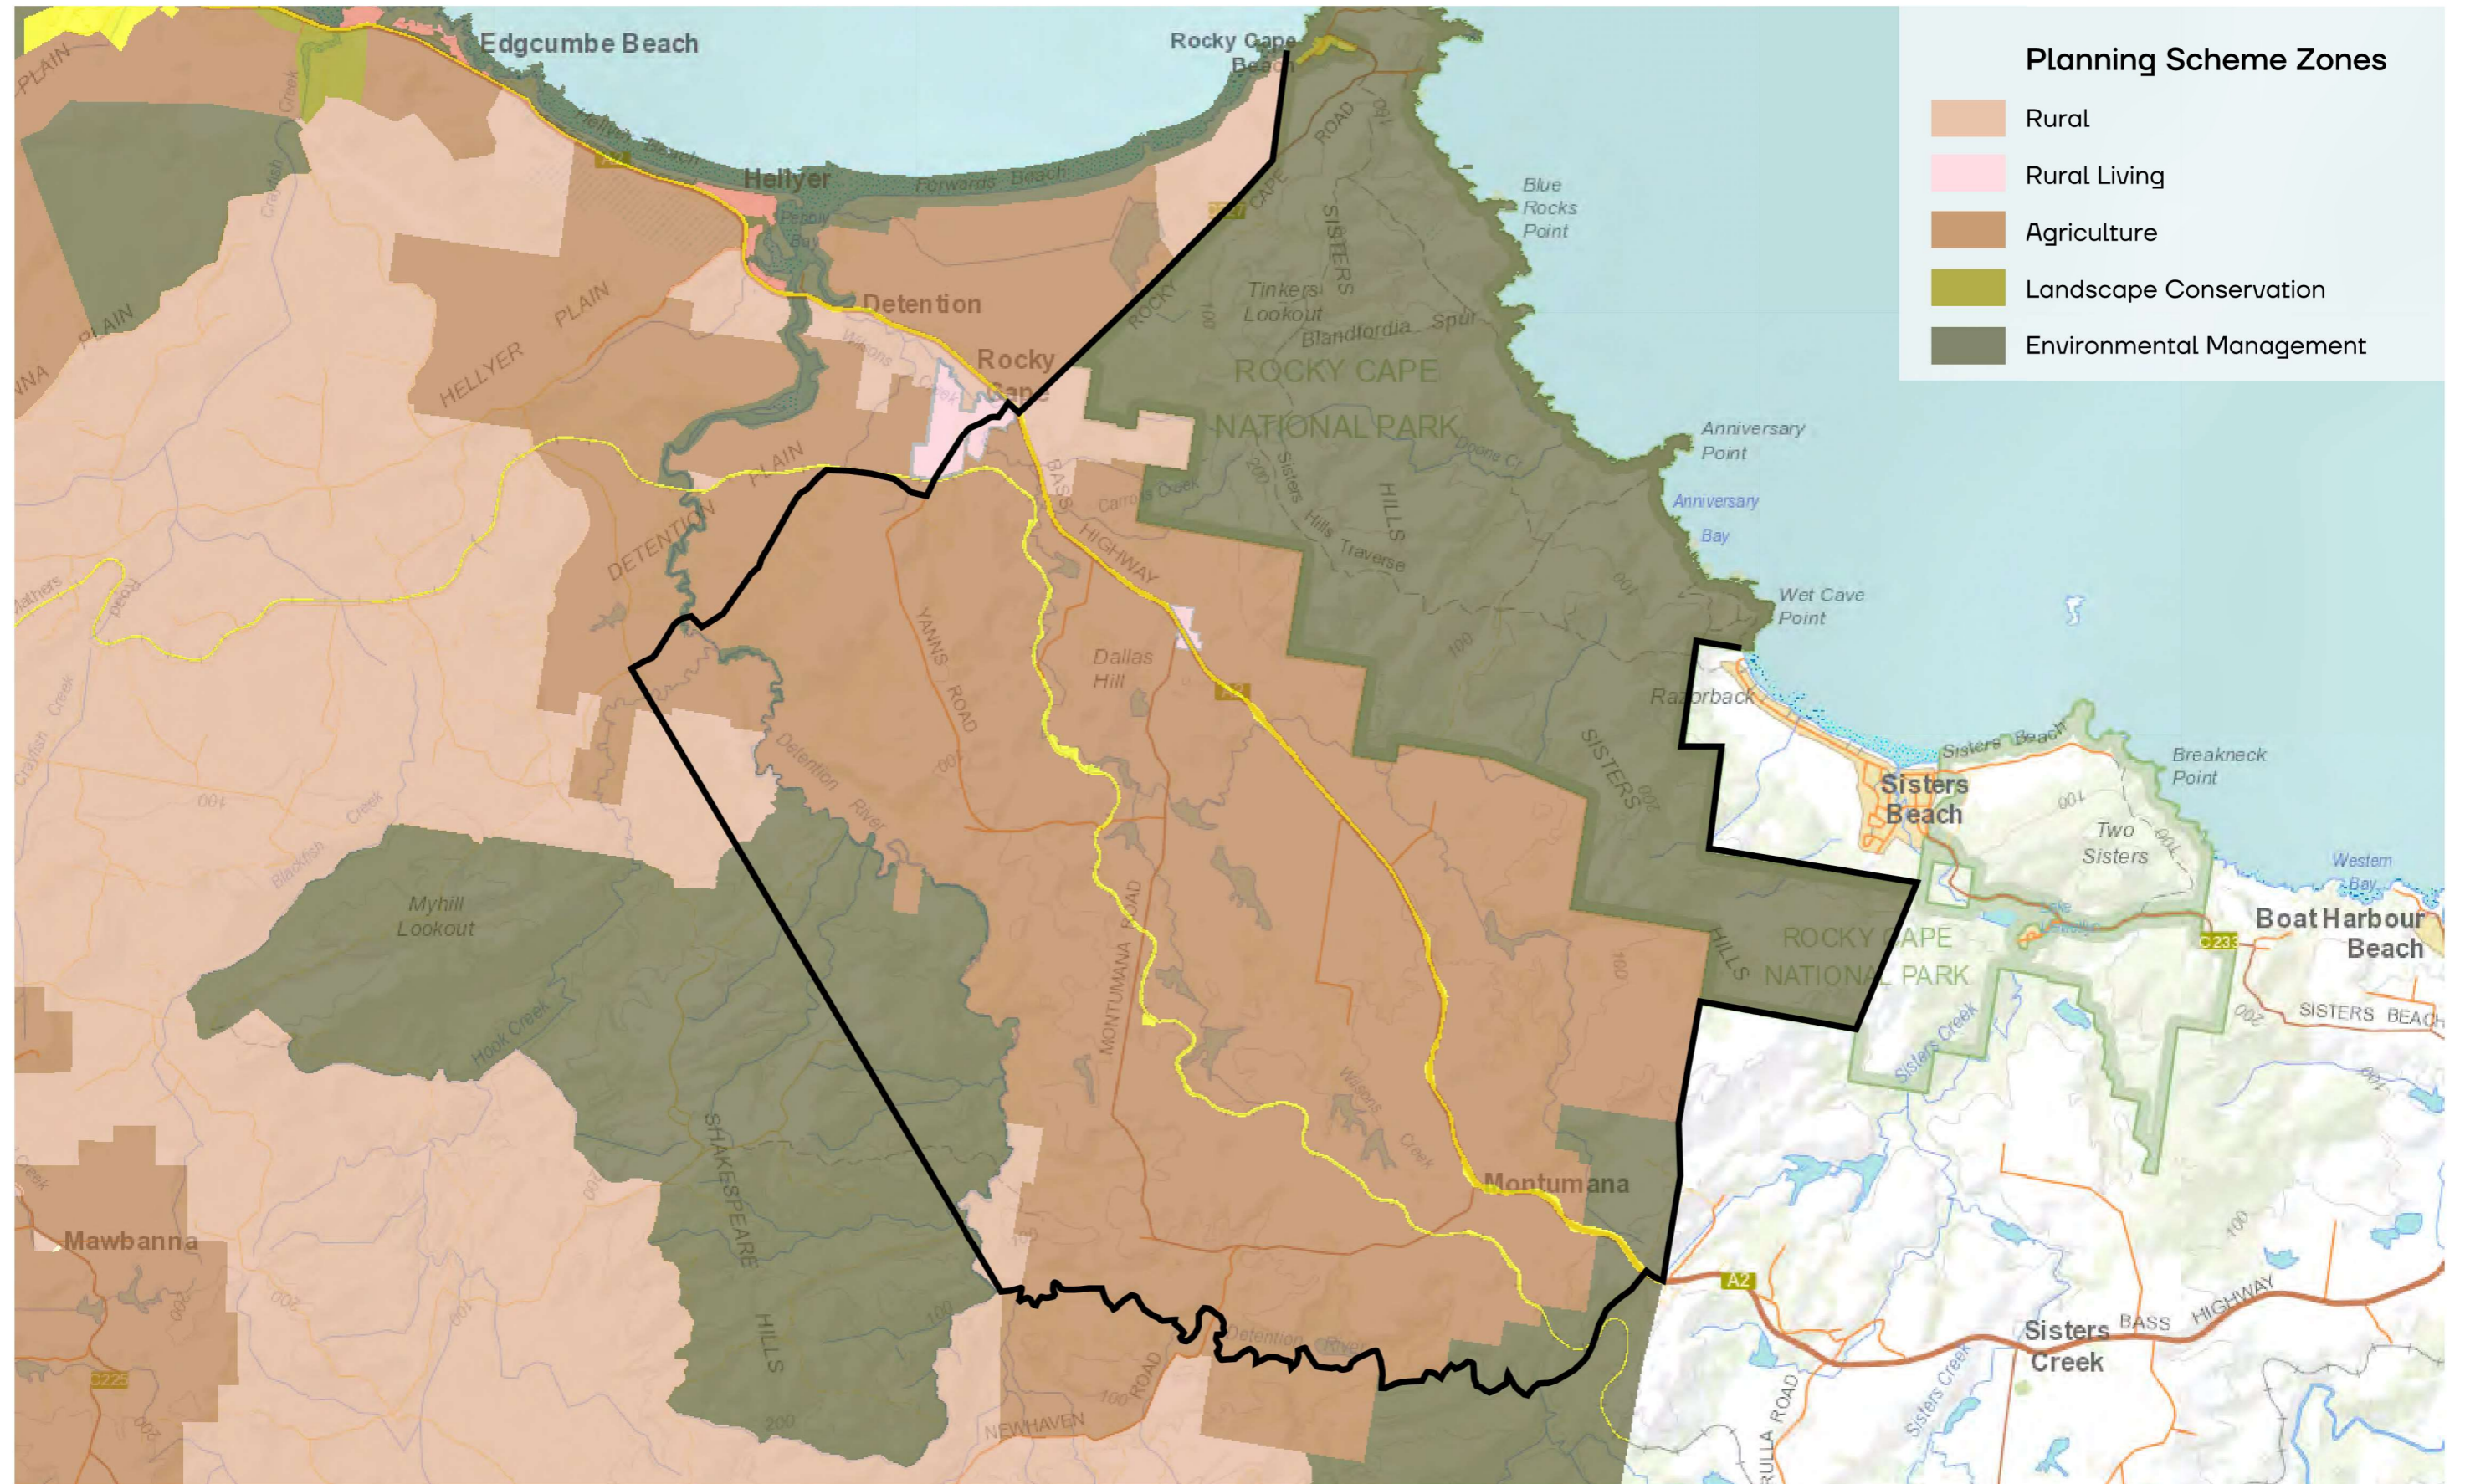

Map 4.4: Boundary of Circular Head Gateway Corridor Scenic Protection Area

Planning Scheme Zones

- Rural
- Rural Living
- Agriculture
- Landscape Conservation
- Environmental Management