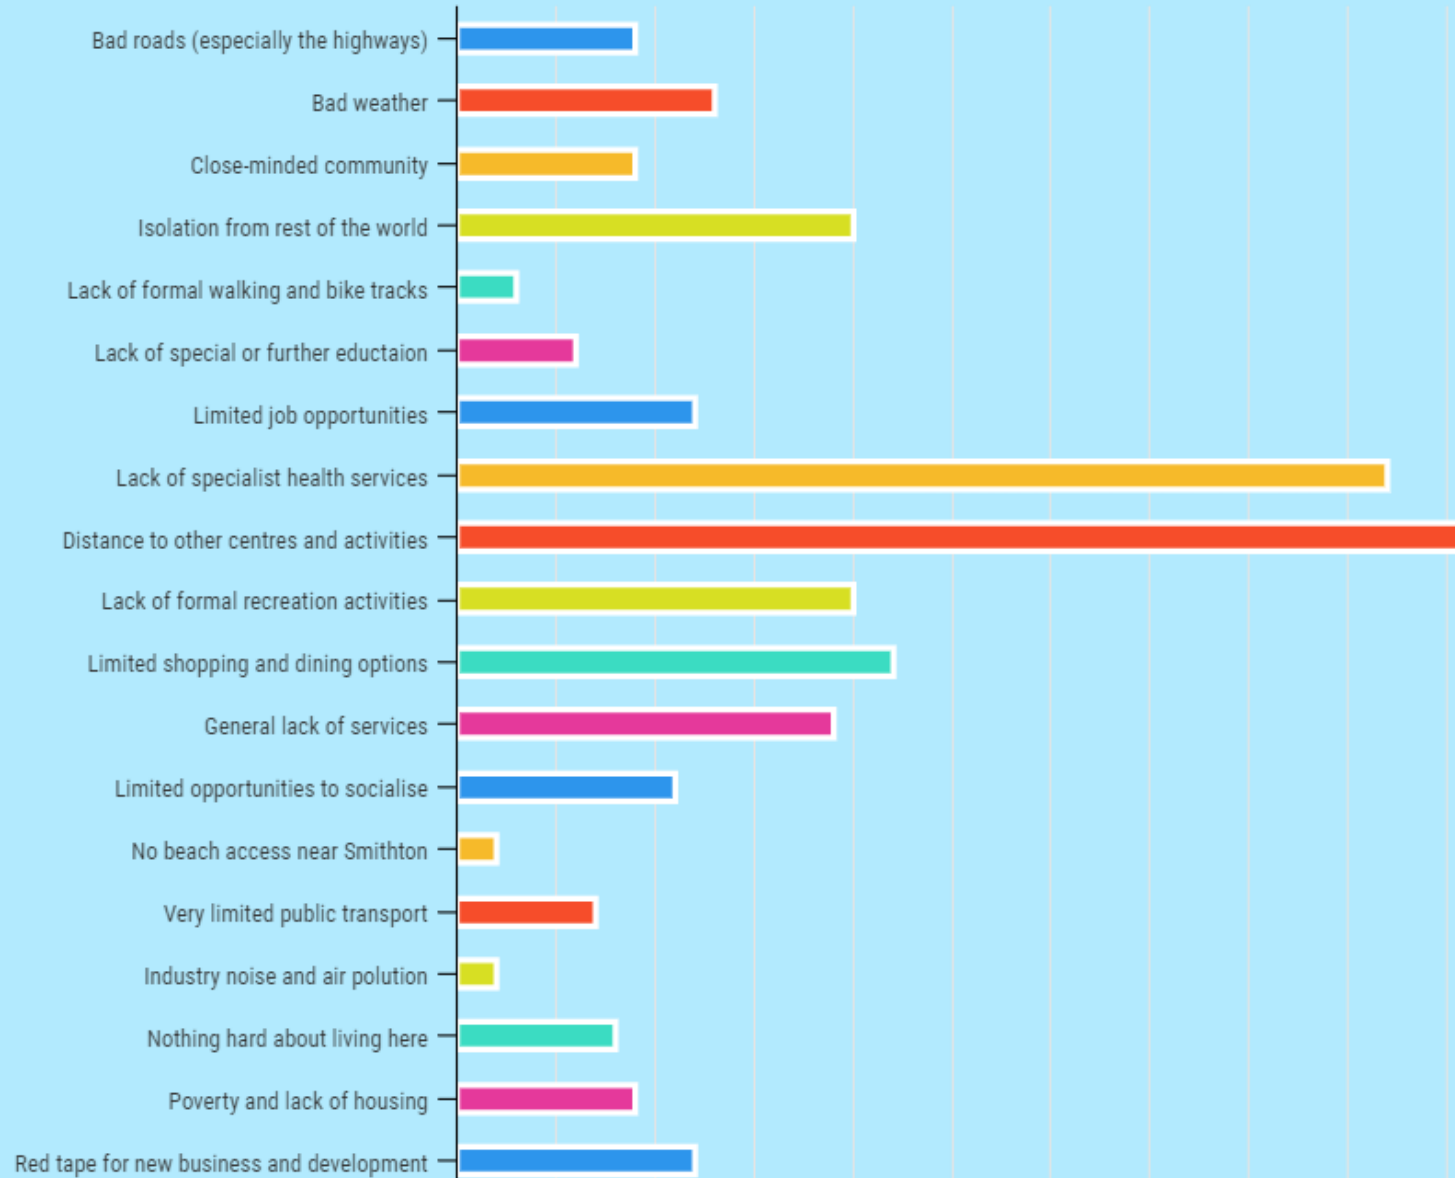

Who participated?

SETTLEMENT STRATEGY SURVEY

Where were they from?

- Lived here most of life
- Returned here after living elsewhere
- Moved here to set up a business
- Recently moved here for lifestyle
- Have lived elsewhere but settled here some time ago
- Recently moved here for work
- Recently moved here for retirement
- Moved here for family reasons
- Moved here recently from another country
- Moved here to escape the impact of Climate Change elsewhere

Best reason to live here

Hardest thing about living here

I would prefer to live...

If somewhere else in CH?

90% of participants believe that Circular Head should grow and develop

NOTE: A large proportion also mentioned that growth needs to be well managed so as not to lose the things we appreciate about the place.

What are the biggest issues to solve over the next 10 years?