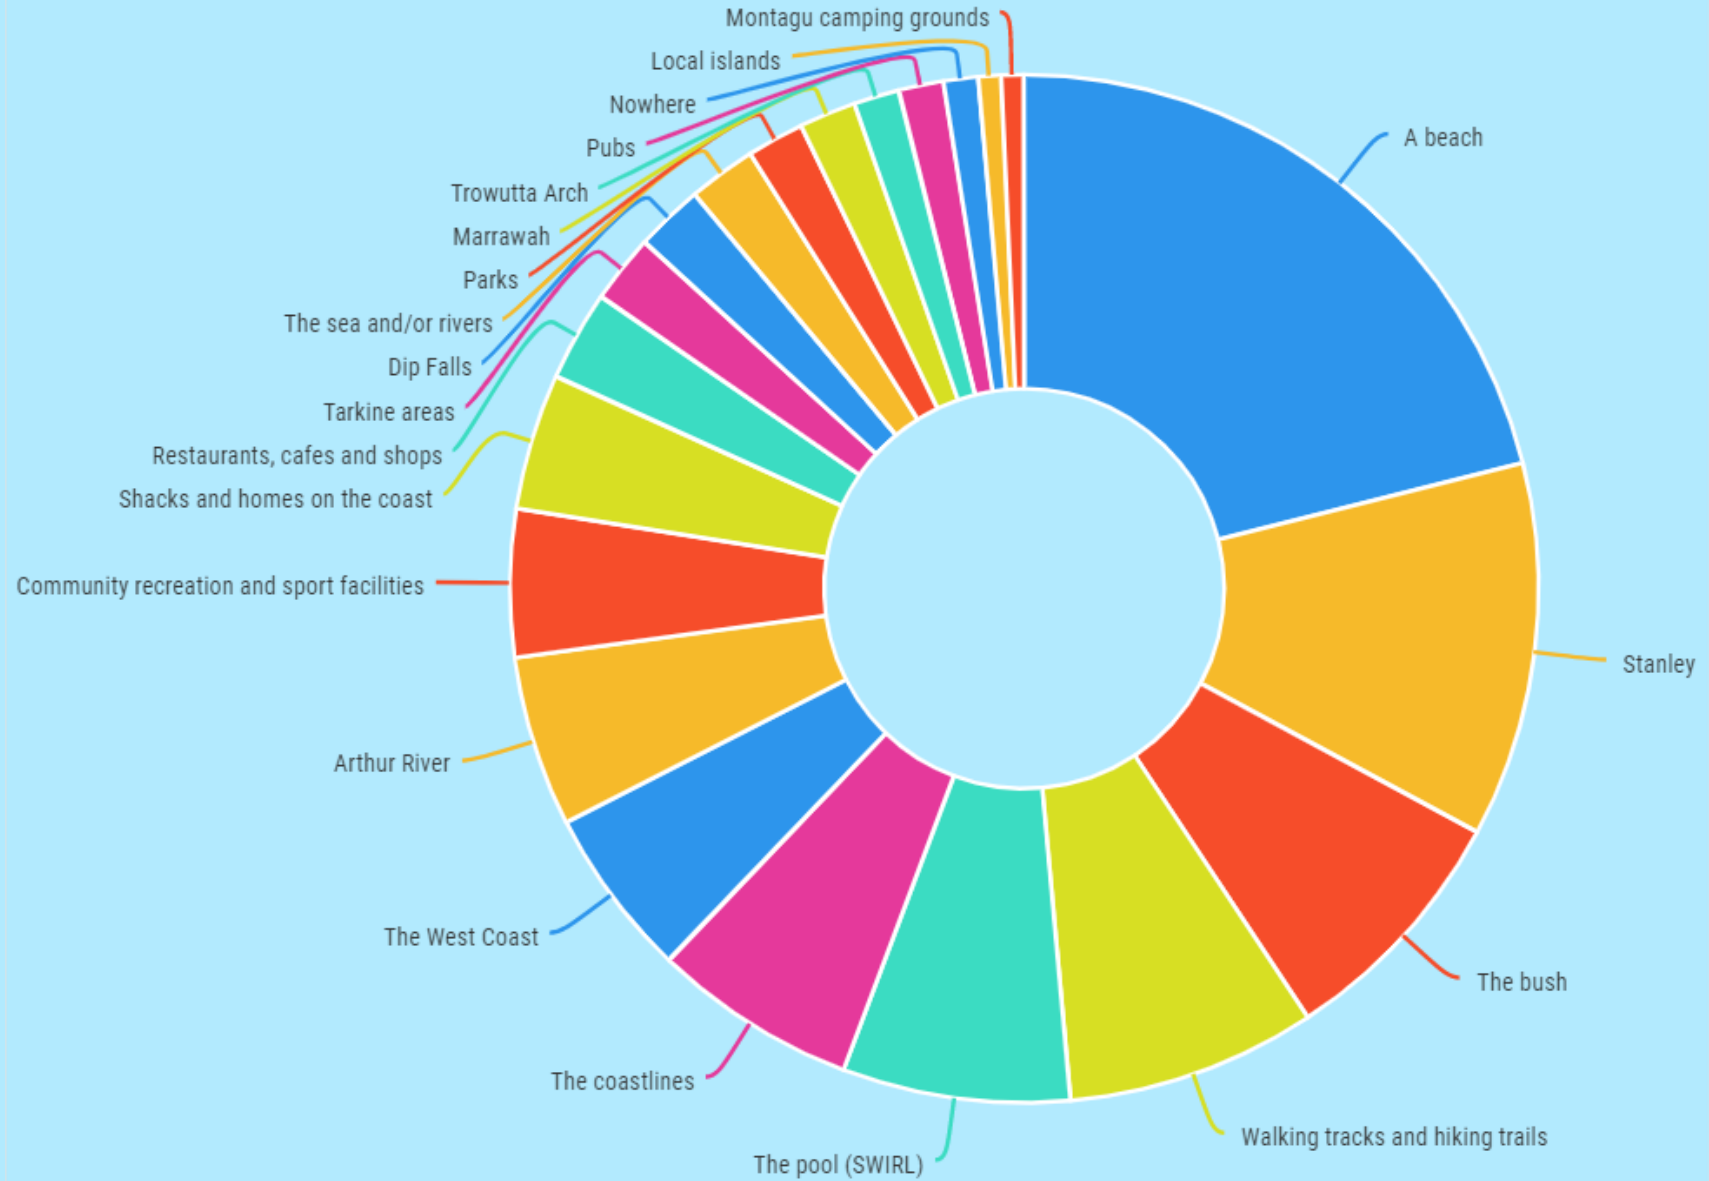

Best reason to live here

Hardest thing about living here

I would prefer to live...

If somewhere else in CH?

90% of participants believe that Circular Head should grow and develop

NOTE: A large proportion also mentioned that growth needs to be well managed so as not to lose the things we appreciate about the place.

Where should CH grow?

SETTLEMENT STRATEGY SURVEY

To improve the quality of life we need...

To encourage people to move here we need...

What do you do for fun?

Where do you go for fun?

How can we attract more visitors to the area?

What are the biggest issues to solve over the next 10 years?