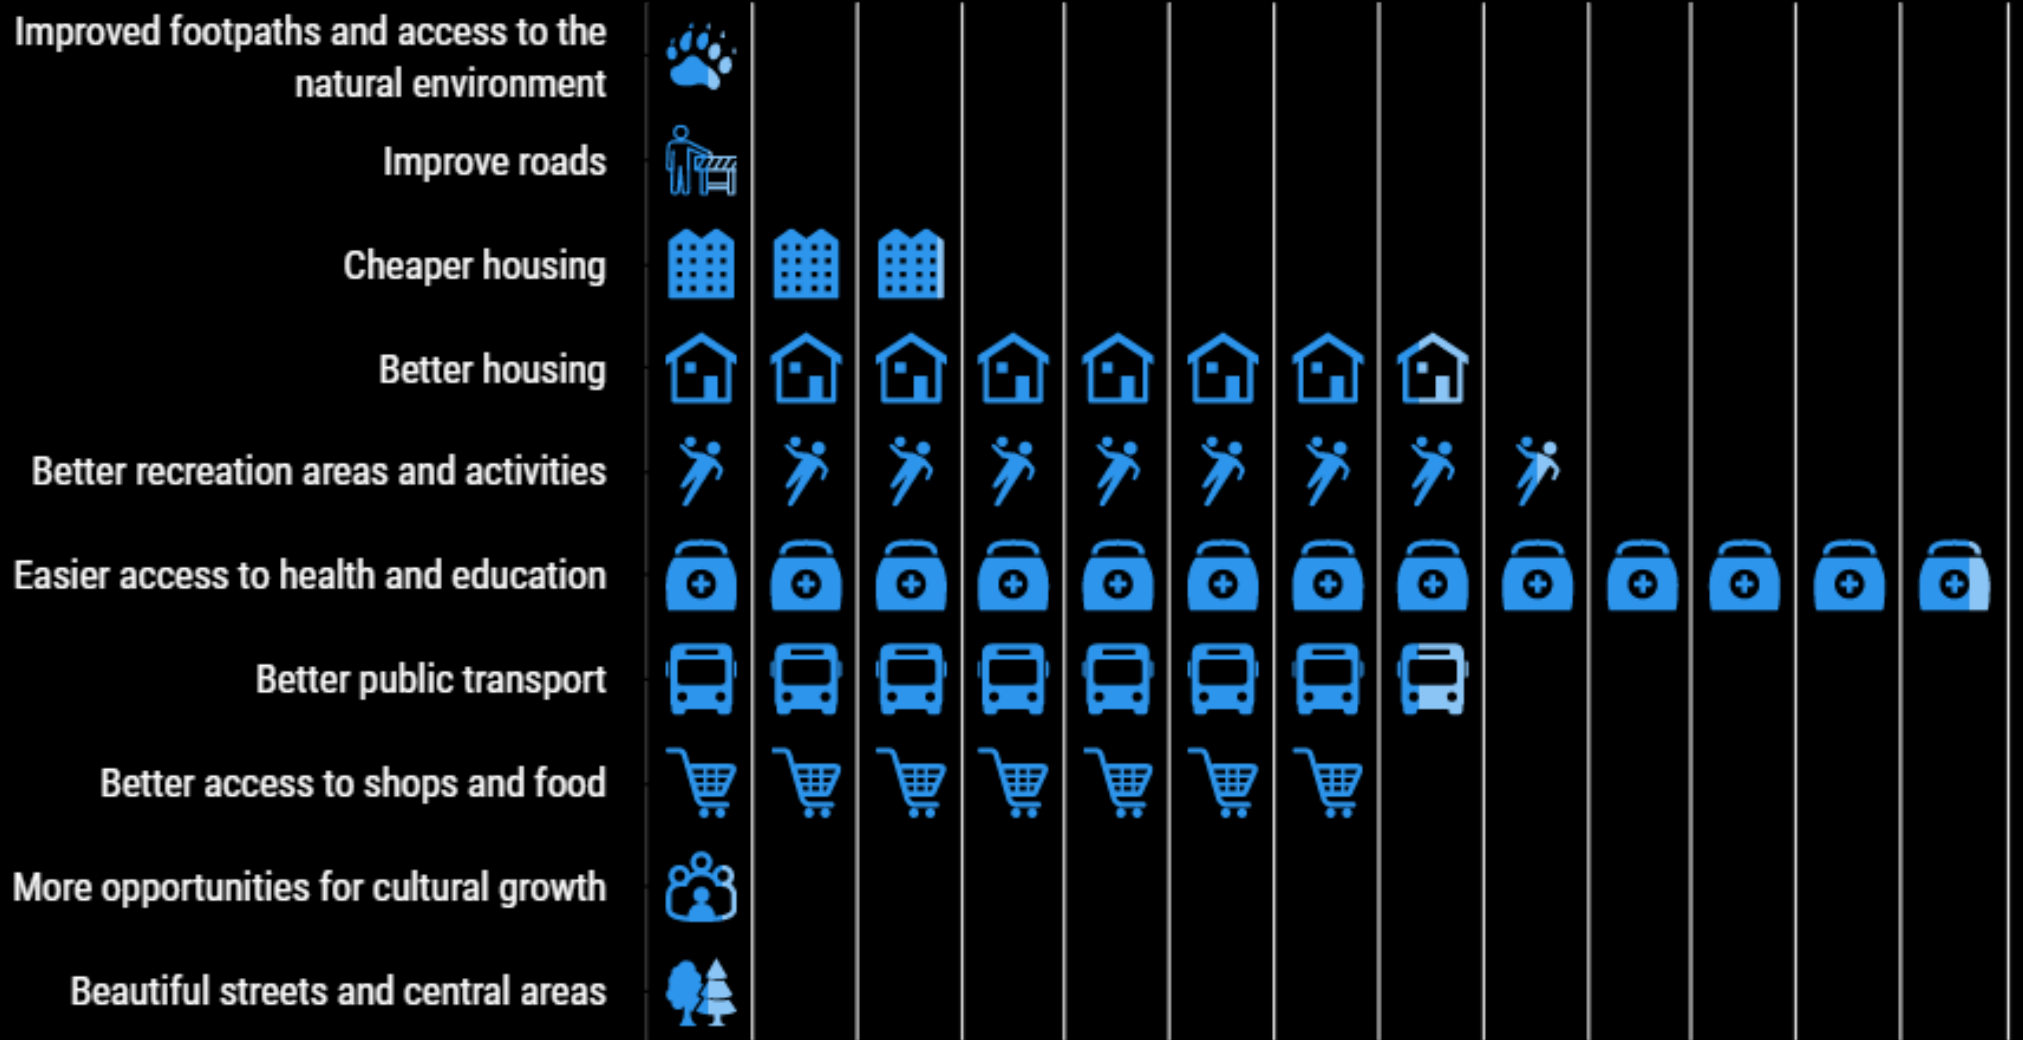

Who participated?

SETTLEMENT STRATEGY SURVEY

Where were they from?

- Lived here most of life
- Returned here after living elsewhere
- Moved here to set up a business
- Recently moved here for lifestyle
- Have lived elsewhere but settled here some time ago
- Recently moved here for work
- Recently moved here for retirement
- Moved here for family reasons
- Moved here recently from another country
- Moved here to escape the impact of Climate Change elsewhere

Best reason to live here

Hardest thing about living here

I would prefer to live...

If somewhere else in CH?

90% of participants believe that Circular Head should grow and develop

NOTE: A large proportion also mentioned that growth needs to be well managed so as not to lose the things we appreciate about the place.

Where should CH grow?

SETTLEMENT STRATEGY SURVEY

To improve the quality of life we need...

To encourage people to move here we need...

What do you do for fun?

Where do you go for fun?

How can we attract more visitors to the area?

What are the biggest issues to solve over the next 10 years?