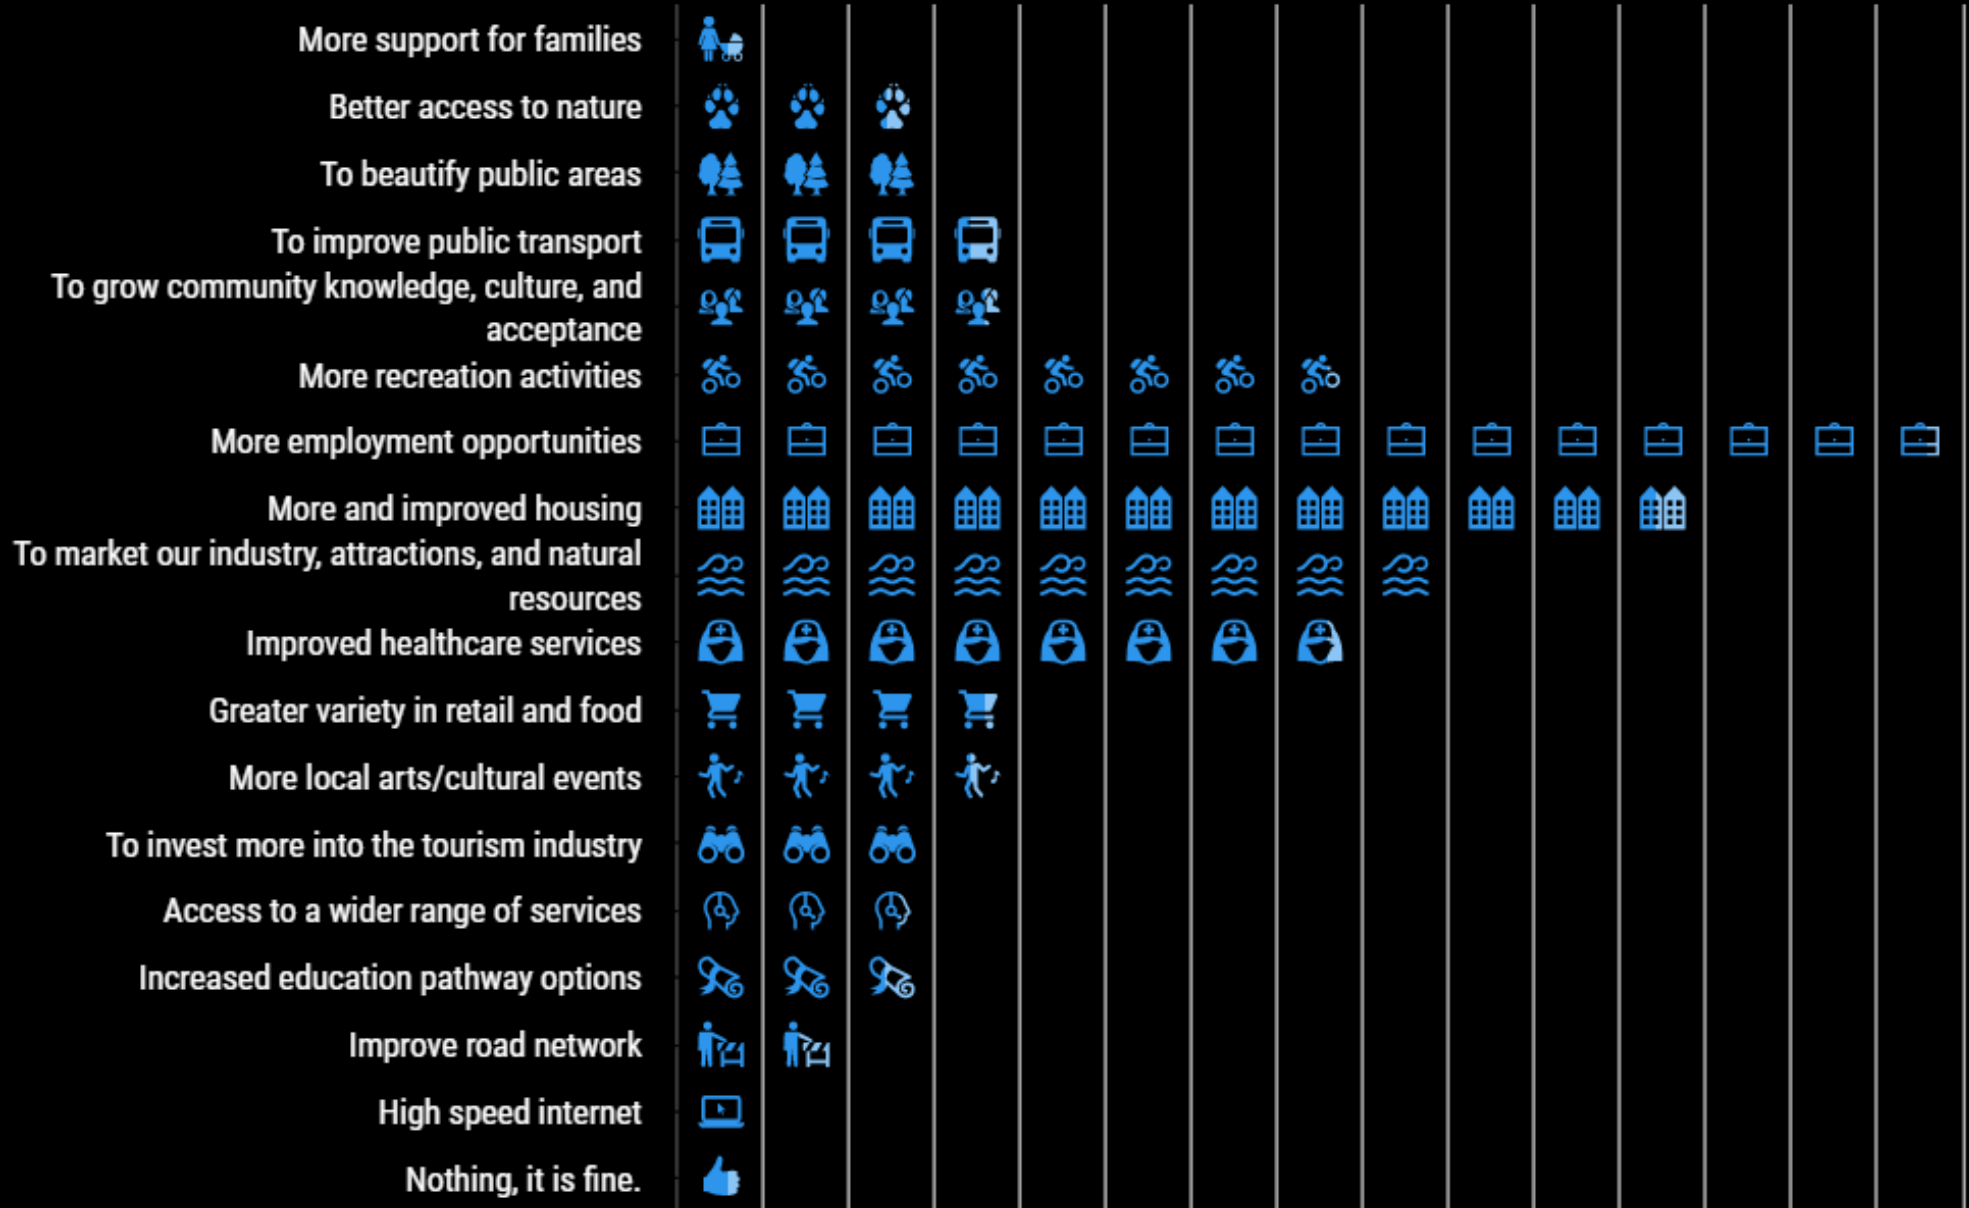

Where should CH grow?

SETTLEMENT STRATEGY SURVEY

To improve the quality of life we need...

To encourage people to move here we need...

What do you do for fun?

Where do you go for fun?

How can we attract more visitors to the area?

What are the biggest issues to solve over the next 10 years?