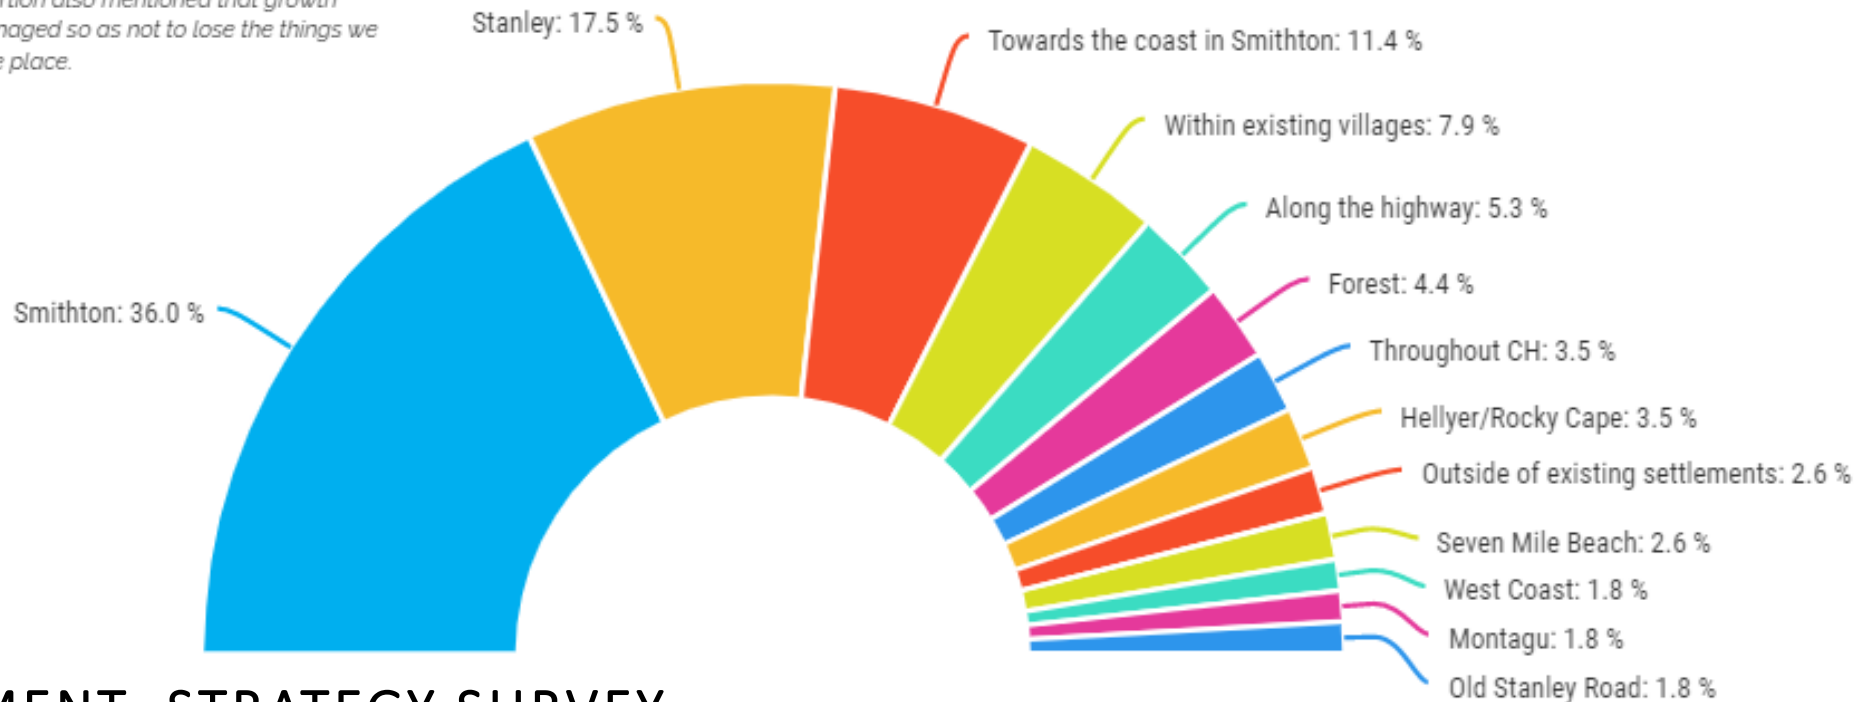

Where should CH grow?

SETTLEMENT STRATEGY SURVEY