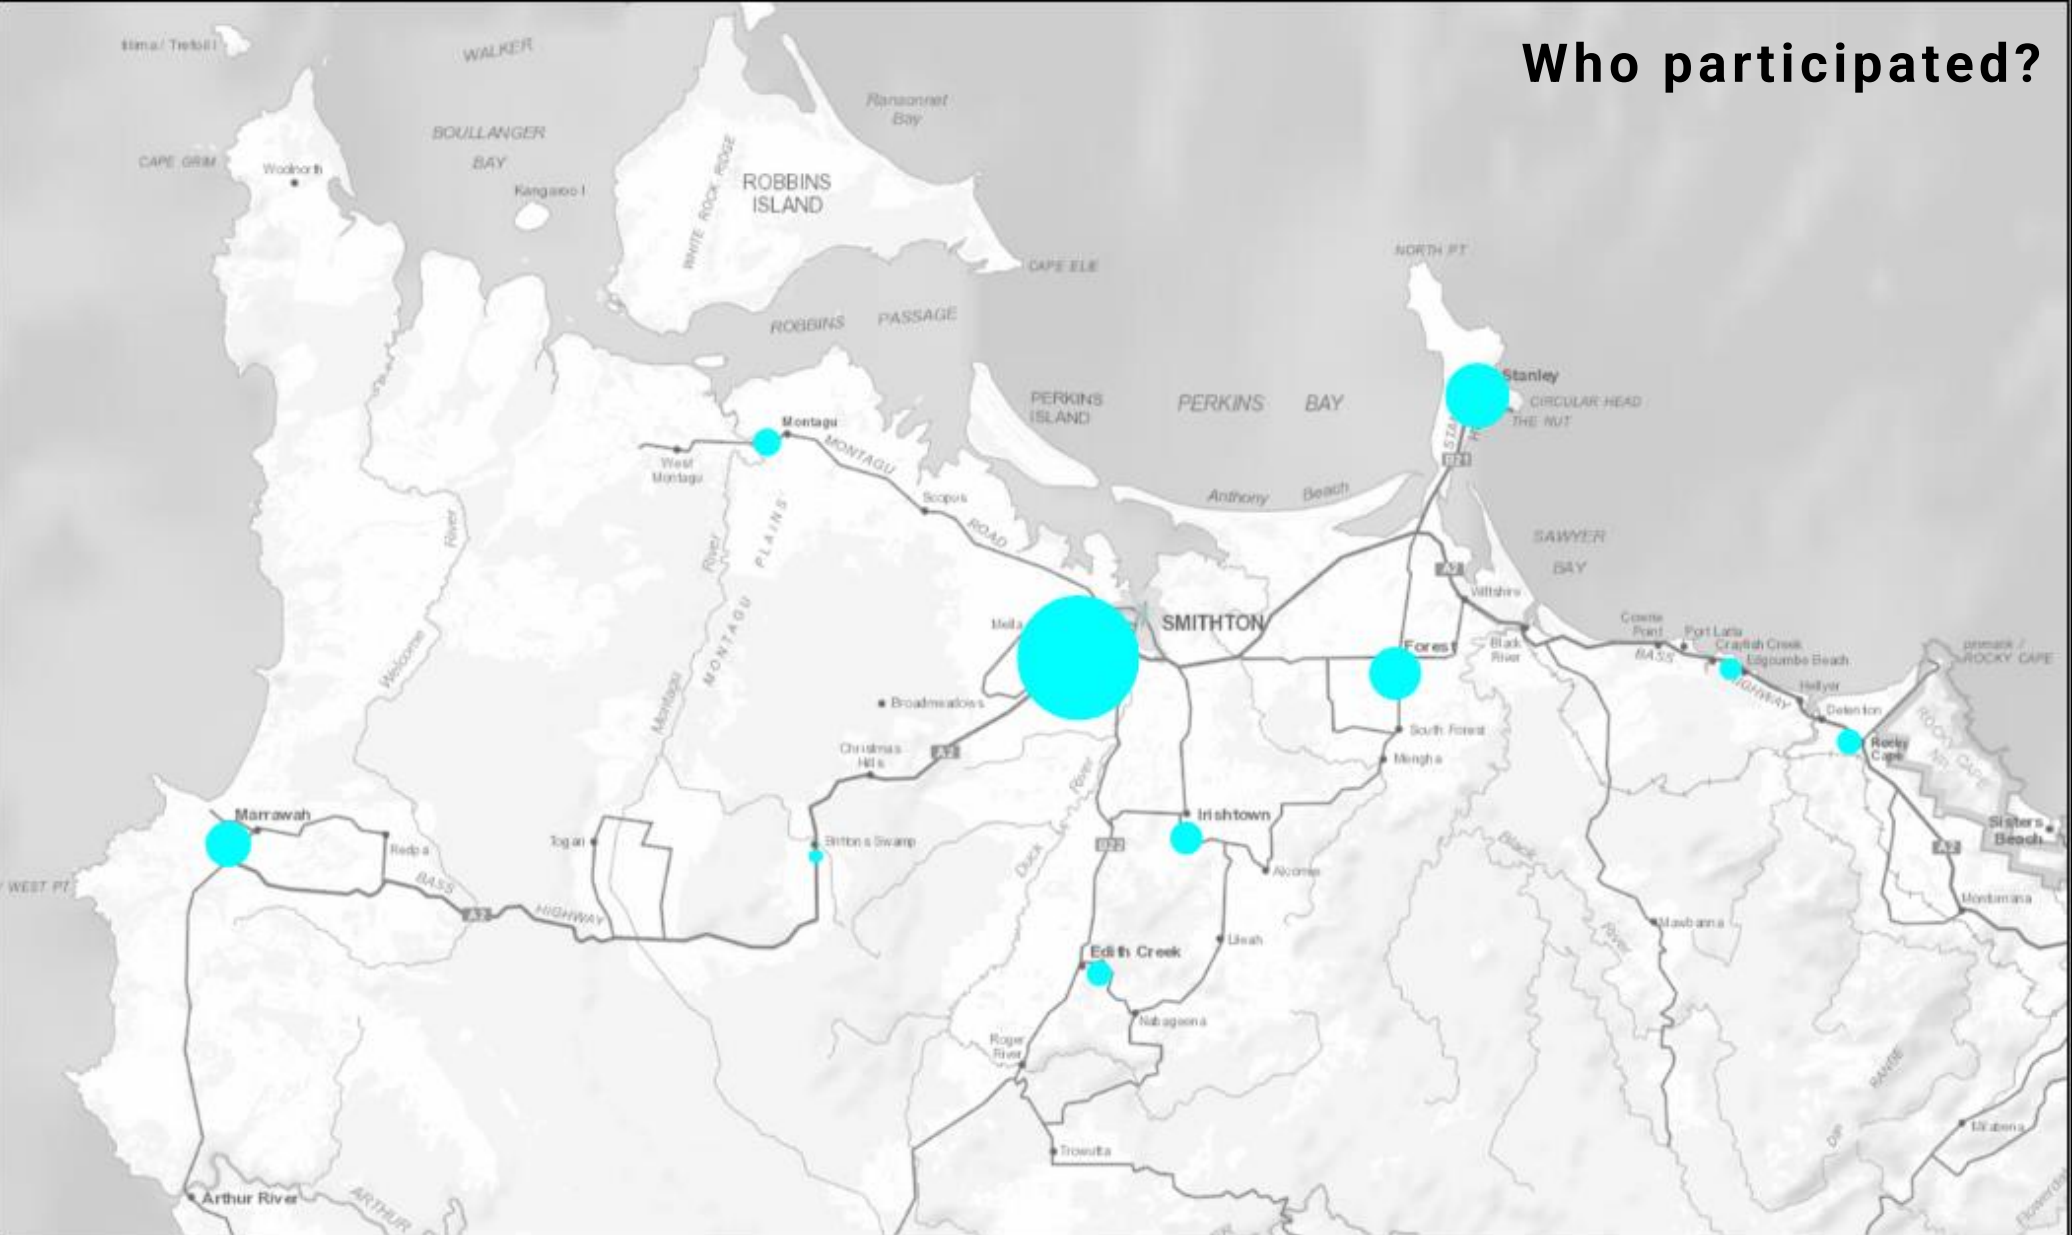

Who participated?

SETTLEMENT STRATEGY SURVEY

Where were they from?

- Lived here most of life
- Returned here after living elsewhere
- Moved here to set up a business
- Recently moved here for lifestyle
- Have lived elsewhere but settled here some time ago
- Recently moved here for work
- Recently moved here for retirement
- Moved here for family reasons
- Moved here recently from another country
- Moved here to escape the impact of Climate Change elsewhere

Best reason to live here

Hardest thing about living here

I would prefer to live...

If somewhere else in CH?

90% of participants believe that Circular Head should grow and develop

NOTE: A large proportion also mentioned that growth needs to be well managed so as not to lose the things we appreciate about the place.