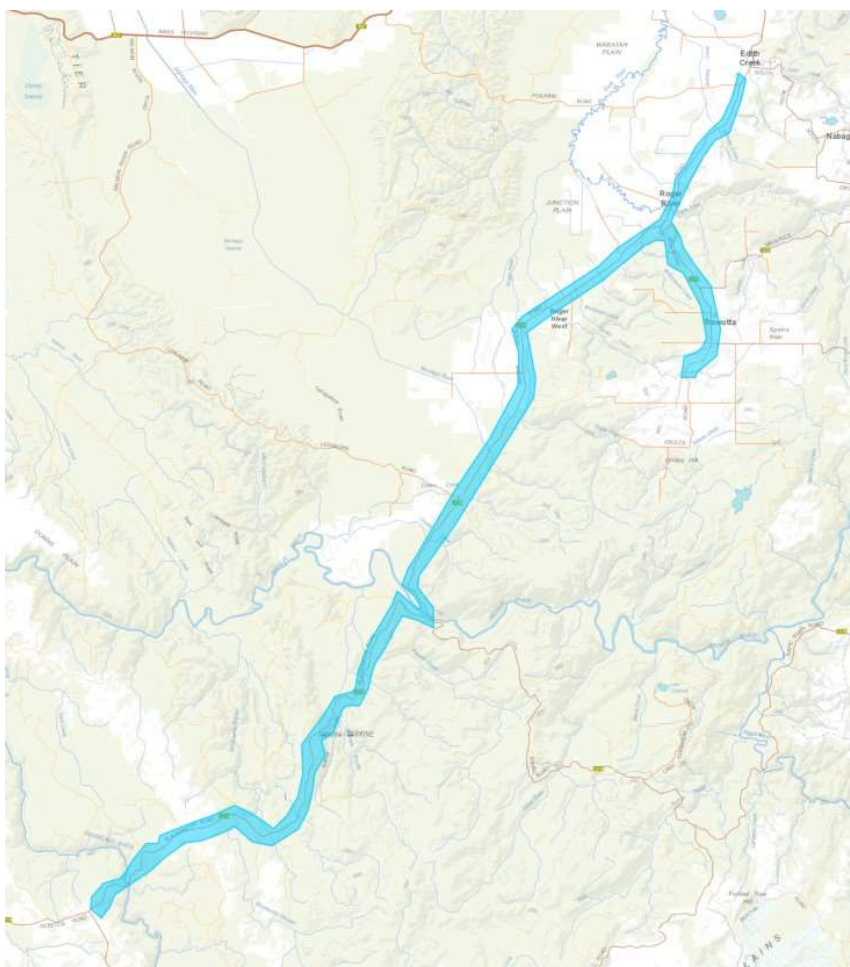

# Circular Head Council – Targeted Areas

**Rocky Cape National Park (West) Eradication**

**Roger River Road Containment**